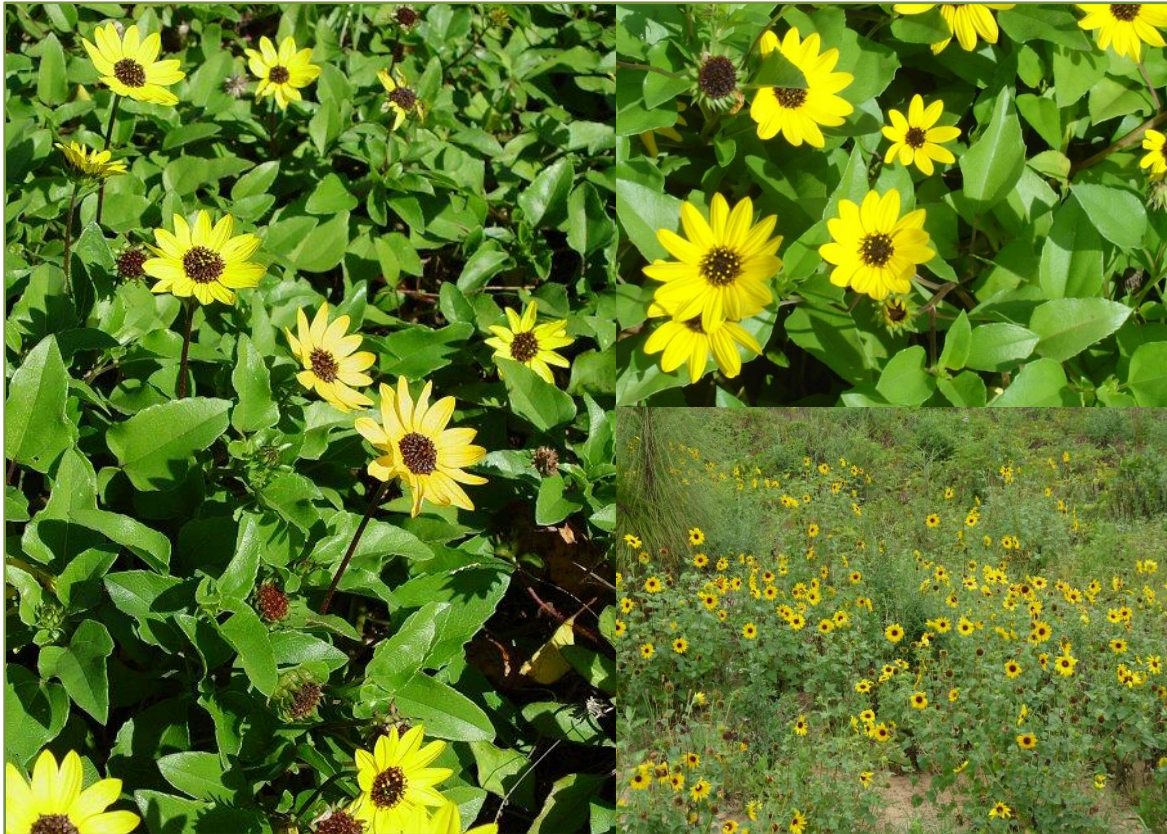

Dune Sunflower

Helianthus debilis

Native to coastal areas from NC to FL & Texas this tough annual / weak perennial will often have flowers year round. Will re-seed freely if parent plant is hit by a frost. Can be cut back if becomes too woody or to allow seedlings to regenerate. Grows in a mounding habit and will spread several feet in all directions while only growing 2 feet tall. Can be cut back during growing season to keep in bounds.

Annual / Perennial - Grows 2 tall up to 6 ft. wide - Found in beaches, and disturbed sandy coastal areas.

Jan	Feb	Mar	Apr	May	June	July	Aug	Sept	Oct	Nov	Dec
-----	-----	-----	-----	-----	------	------	-----	------	-----	-----	-----

Flowering Time